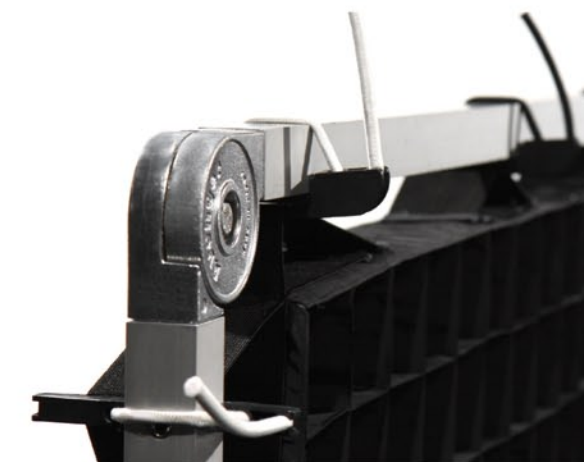

No tummy. No wearout. No hassle.

That's the butterfly grid you were always waiting for.

Always tight.

Even upside down tightly stretched.

Extremely durable.

Strips neatly sewn. Specially developed robust cloth keeps grid stable.

Simple installation.

Very simple installation with specially developed brackets.

One minute setup in combination with foldaway frame.

Attach a DoPchoice Butterfly and a diffusion textile to an Avenger Foldaway Frame and take it with you collapsed. At the shooting location it'll take you less than a minute to set it up. DoPchoice even offers a special bag for a safe and comfortable transport.

Compatible to common frames.

Easy-to-find corners.

White fasteners show you quickly where the corners of every DoPchoice Butterfly Grid are. It's not a big thing, but a helpful detail.

Safely stored.

Every Grid comes with a DoPchoice bag made of robust canvas.