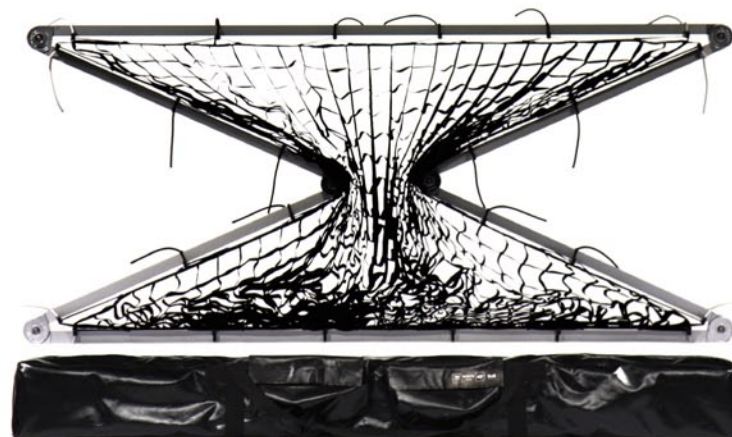

No tummy. No wearout. No hassle.

That's the butterfly grid you were always waiting for.

Always tight.

Even upside down tightly stretched.

Extremely durable.

Strips neatly sewn. Specially developed robust cloth keeps grid stable.

Simple installation.

Very simple installation with specially developed brackets.

One minute setup in combination with foldaway frame.

Attach a DoPchoice Butterfly and a diffusion textile to an Avenger Foldaway Frame and take it with you collapsed. At the shooting location it'll take you less than a minute to set it up. DoPchoice even offers a special bag for a safe and comfortable transport.