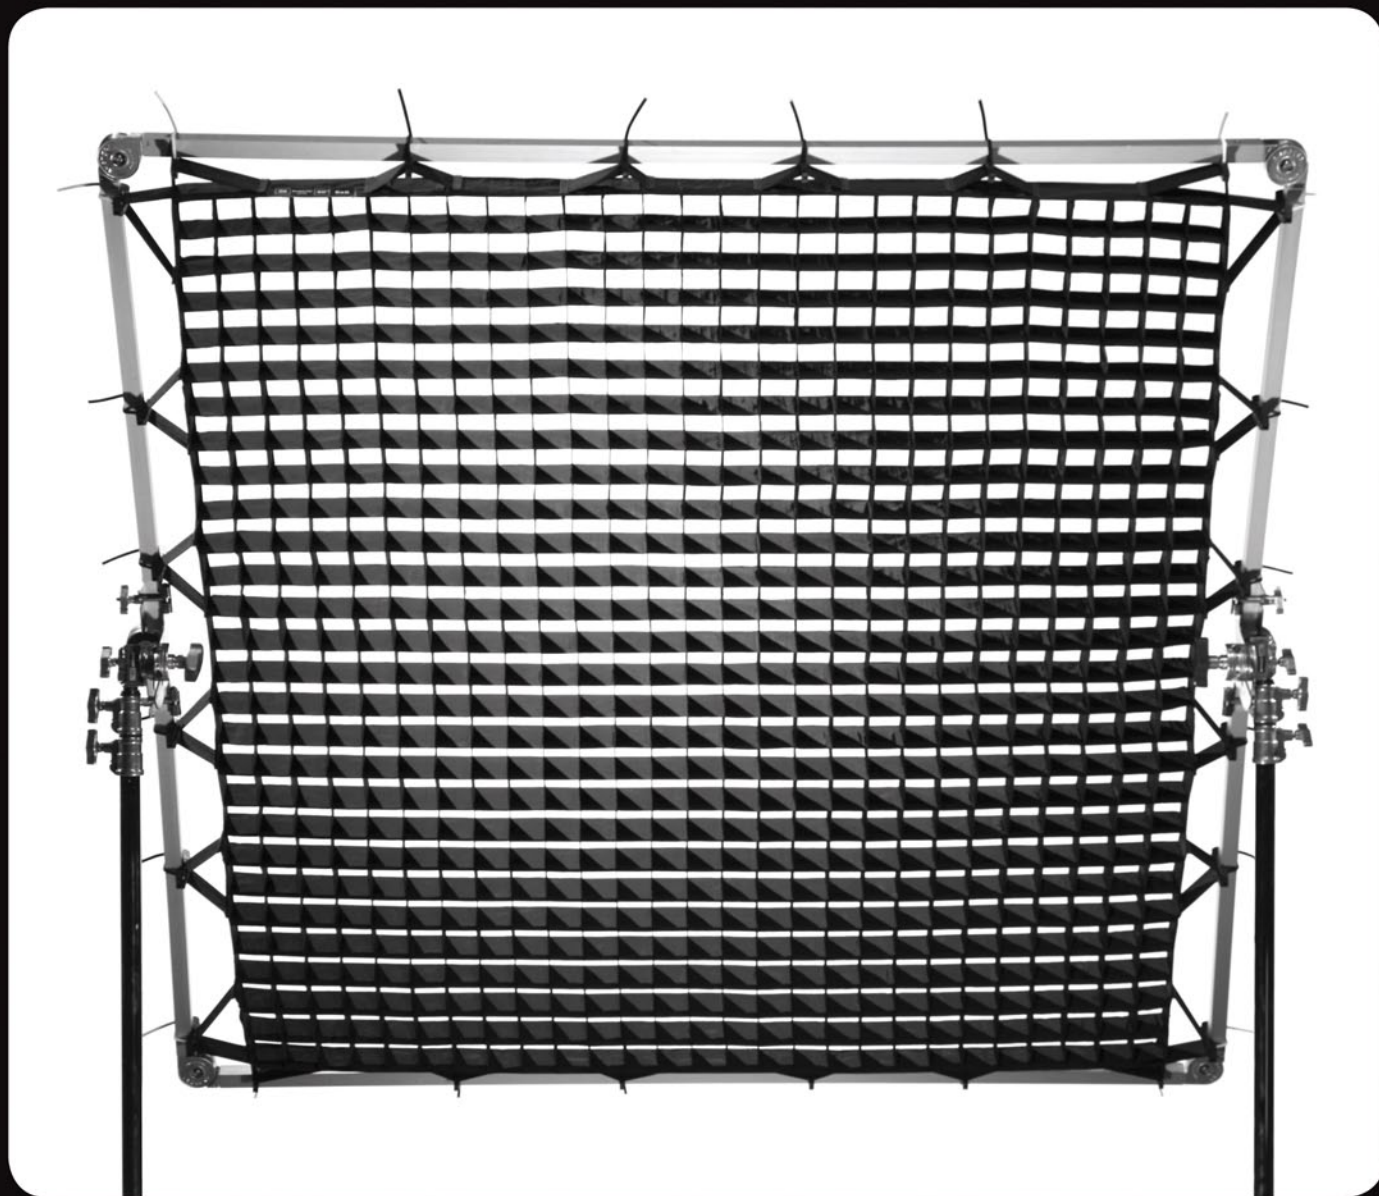

DoPchoice butterfly grids in action. Courtesy of Axel Block, bvk.

Want it smaller?
New Softbox Snapgrids
www.dopchoice.com

The Director of Photography's Choice
Butterfly Grid
No tummy. No wearout. No hassle.

Dimensions/Angle	40°	50°	60°
4x4 feet Frost Frame Grid	FB0404W40	FB0404W50	
6x6 feet	B0606W40	B0606W50	B0606W60
8x8 feet	B0808W40	B0808W50	B0808W60
12x8 feet	B1208W40	B1208W50	
12x12 feet	B1212W40	B1212W50	B1212W60
20x12 feet	B2012W40	B2012W50	
20x20 feet	B2020W40	B2020W50	B2020W60

Special sizes available on request.

DoPchoice GmbH
Danklstraße 4,
81371 Munich, Germany

M +49 (0)177 234 08 03
F +49 (0)89 17 92 77 31

info@dopchoice.com
www.dopchoice.com

direct your soft light

Patent pending