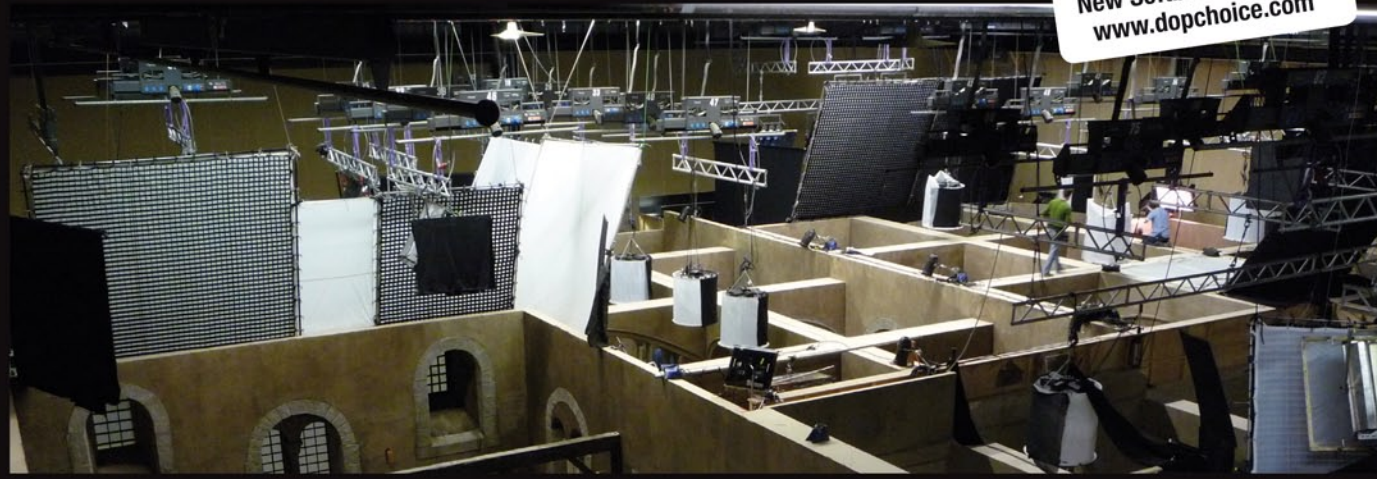

DoPchoice butterfly grids in action. Courtesy of Axel Block, bvk.

Want it smaller?
New Softbox Snapgrids
www.dopchoice.com

The Director of Photography's Choice
Butterfly Grid
No tummy. No wearout. No hassle.

Dimensions/Angle	40°	50°	60°
4x4 feet Frost Frame Grid	FB0404W40	FB0404W50	
6x6 feet	B0606W40	B0606W50	B0606W60
8x8 feet	B0808W40	B0808W50	B0808W60
12x8 feet	B1208W40	B1208W50	
12x12 feet	B1212W40	B1212W50	B1212W60
20x12 feet	B2012W40	B2012W50	
20x20 feet	B2020W40	B2020W50	B2020W60

Special sizes available on request.